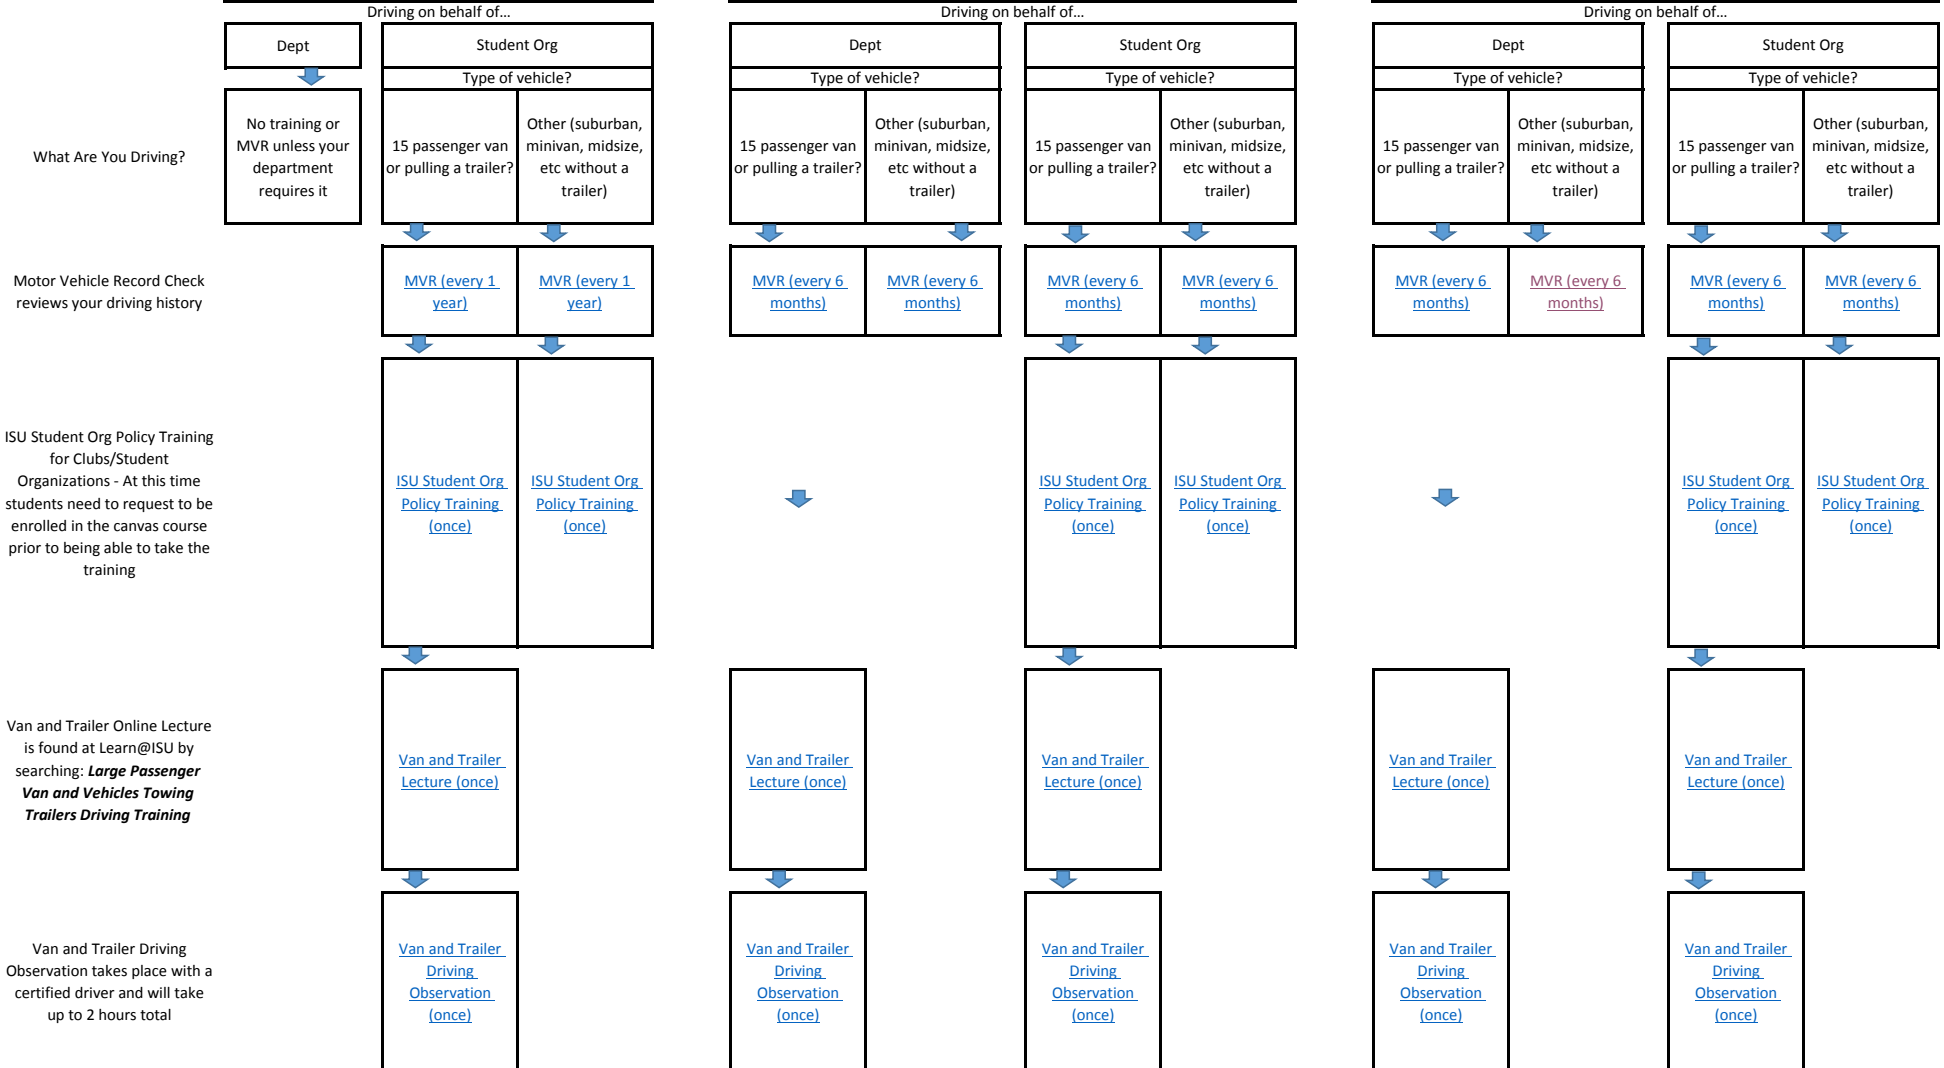

ISU Transportation Services

What Training Do I Need?

I am...

Full Time Faculty/Staff

Part Time Staff/Volunteer

Student

What Are You Driving?

Motor Vehicle Record Check reviews your driving history

ISU Student Org Policy Training for Clubs/Student Organizations - At this time students need to request to be enrolled in the canvas course prior to being able to take the training

Van and Trailer Online Lecture is found at Learn@ISU by searching: **Large Passenger Van and Vehicles Towing Trailers Driving Training**

Van and Trailer Driving Observation takes place with a certified driver and will take up to 2 hours total